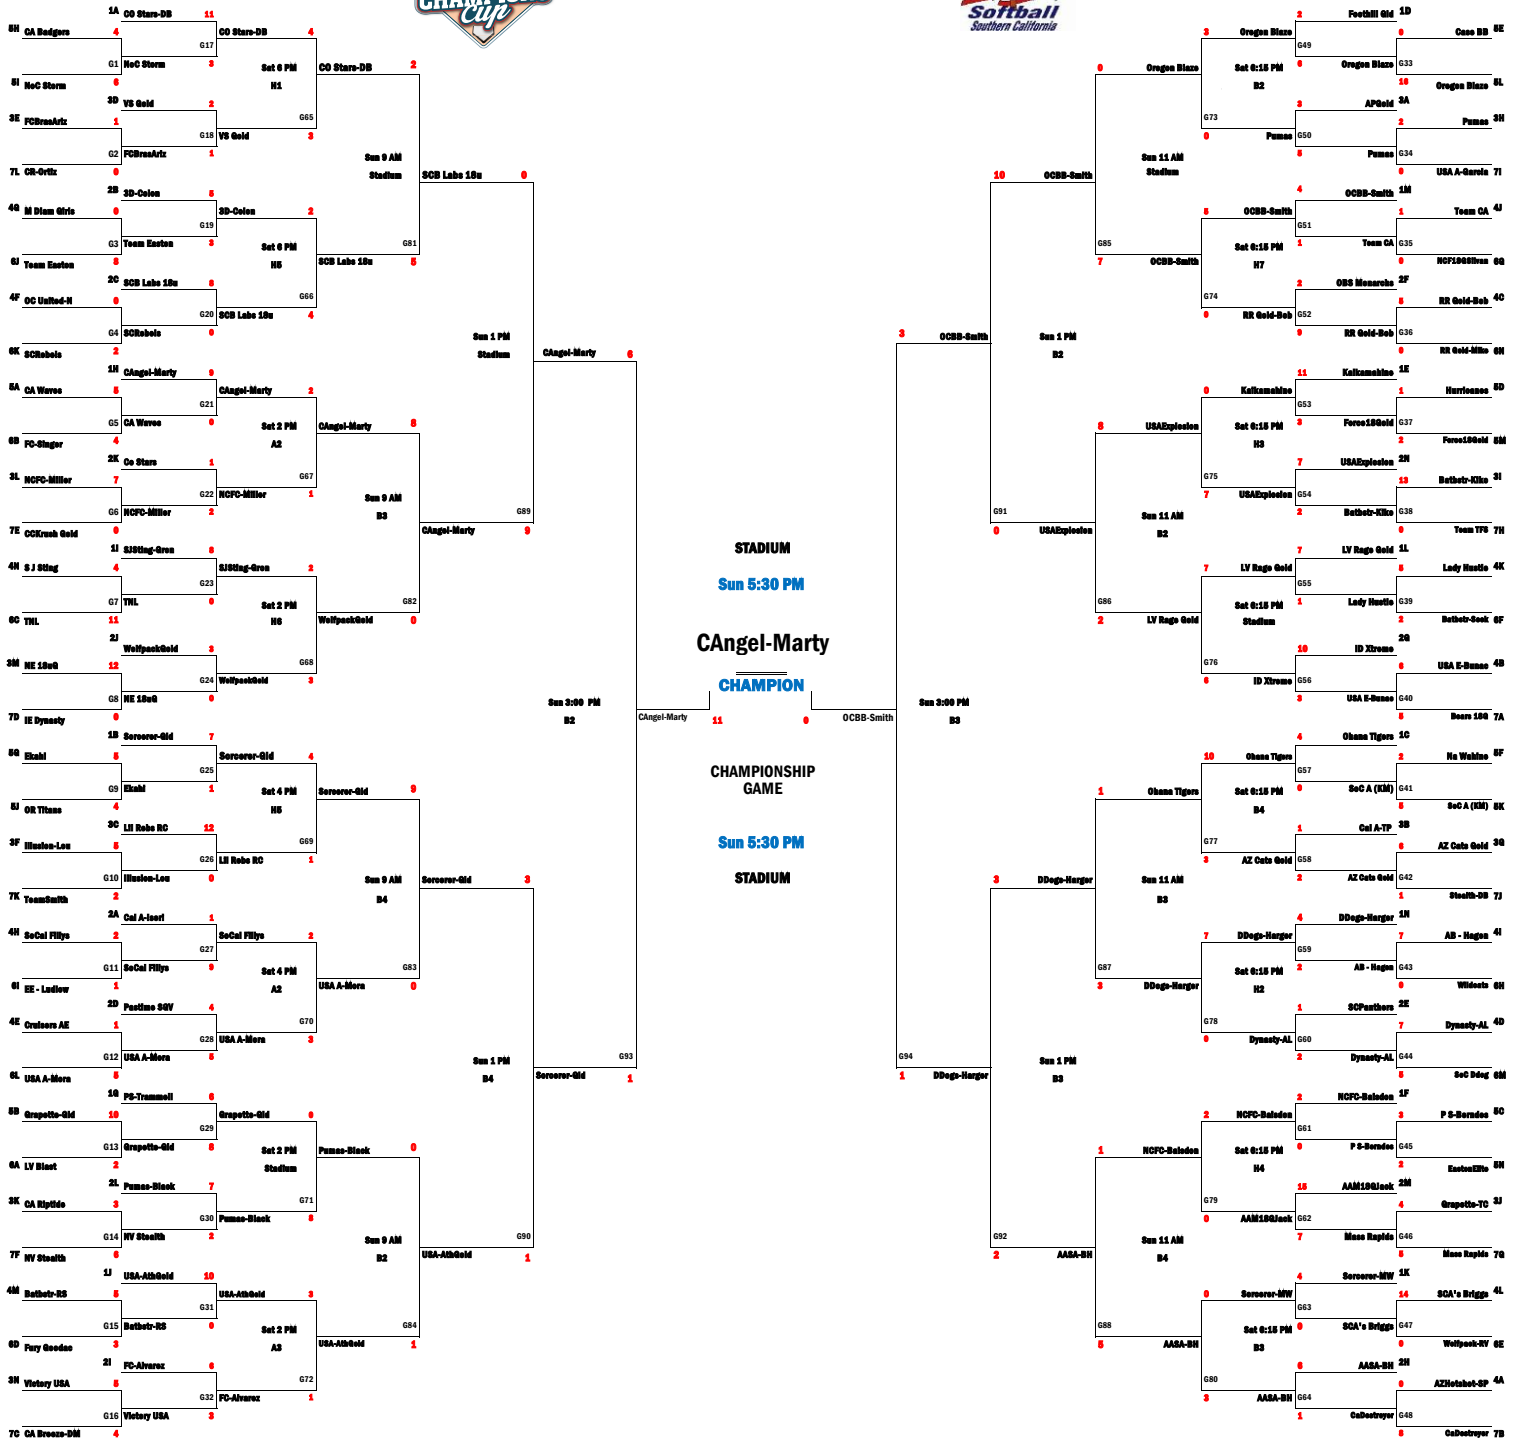

2016 18u/G CHAMPIONS CUP

Championship Bracket

- Game 1 Sat 8:00 AM Stadium
- Game 2 Sat 8:00 AM Harvard 1
- Game 3 Sat 8:00 AM Harvard 2
- Game 4 Sat 8:00 AM Harvard 3
- Game 5 Sat 8:00 AM Harvard 4
- Game 6 Sat 8:00 AM Harvard 5
- Game 7 Sat 8:00 AM Harvard 6
- Game 8 Sat 8:00 AM Harvard 7
- Game 9 Sat 10:00 AM Harvard 8
- Game 10 Sat 10:00 AM Harvard 9
- Game 11 Sat 8:00 AM Dally-Alton 2
- Game 12 Sat 8:00 AM Dally-Alton 3
- Game 13 Sat 8:00 AM Lower Peter
- Game 14 Sat 8:00 AM Barber 2
- Game 15 Sat 8:00 AM Barber 3
- Game 16 Sat 8:00 AM Barber 4

- Game 33 Sat 12:00 PM Dally-Alton 2
- Game 34 Sat 12:00 PM Dally-Alton 3
- Game 35 Sat 12:00 PM Harvard 1
- Game 36 Sat 12:00 PM Harvard 2
- Game 37 Sat 12:00 PM Harvard 3
- Game 38 Sat 12:00 PM Harvard 4
- Game 39 Sat 12:00 PM Harvard 5
- Game 40 Sat 12:00 PM Stadium
- Game 41 Sat 12:00 PM Lower Peter
- Game 42 Sat 12:00 PM Barber 2
- Game 43 Sat 2:00 PM Harvard 1
- Game 44 Sat 2:00 PM Harvard 2
- Game 45 Sat 2:00 PM Harvard 3
- Game 46 Sat 2:00 PM Harvard 4
- Game 47 Sat 12:00 PM Barber 3
- Game 48 Sat 12:00 PM Barber 4

- Game 49 Sat 4:00 PM Barber 2
- Game 50 Sat 4:00 PM Barber 3
- Game 51 Sat 4:00 PM Barber 4
- Game 52 Sat 4:00 PM Harvard 7
- Game 53 Sat 4:00 PM Lower Peter
- Game 54 Sat 4:00 PM Dally-Alton 3
- Game 55 Sat 4:00 PM Harvard 6
- Game 56 Sat 4:00 PM Stadium
- Game 57 Sat 2:00 PM Lower Peter
- Game 58 Sat 2:00 PM Barber 2
- Game 59 Sat 4:00 PM Harvard 1
- Game 60 Sat 4:00 PM Harvard 2
- Game 61 Sat 4:00 PM Harvard 3
- Game 62 Sat 4:00 PM Harvard 4
- Game 63 Sat 2:00 PM Barber 3
- Game 64 Sat 2:00 PM Barber 4

- Game 65 Sat 6:00 PM Harvard 1
- Game 66 Sat 6:00 PM Harvard 5
- Game 67 Sat 2:00 PM Dally-Alton 2
- Game 68 Sat 2:00 PM Harvard 6
- Game 69 Sat 4:00 PM Harvard 6
- Game 70 Sat 4:00 PM Dally-Alton 2
- Game 71 Sat 2:00 PM Stadium
- Game 72 Sat 2:00 PM Dally-Alton 3
- Game 73 Sat 6:15 PM Barber 2
- Game 74 Sat 6:15 PM Harvard 7
- Game 75 Sat 6:15 PM Harvard 3
- Game 76 Sat 6:15 PM Stadium
- Game 77 Sat 6:15 PM Barber 4
- Game 78 Sat 6:15 PM Harvard 2
- Game 79 Sat 6:15 PM Harvard 4
- Game 80 Sat 6:15 PM Barber 3

LEGEND: H - Harvard ; B - Barber ; S - Stadium (Barber) ; A - Dally-Alton ; LP - Lower Peter ; G = GAME (to Q24)