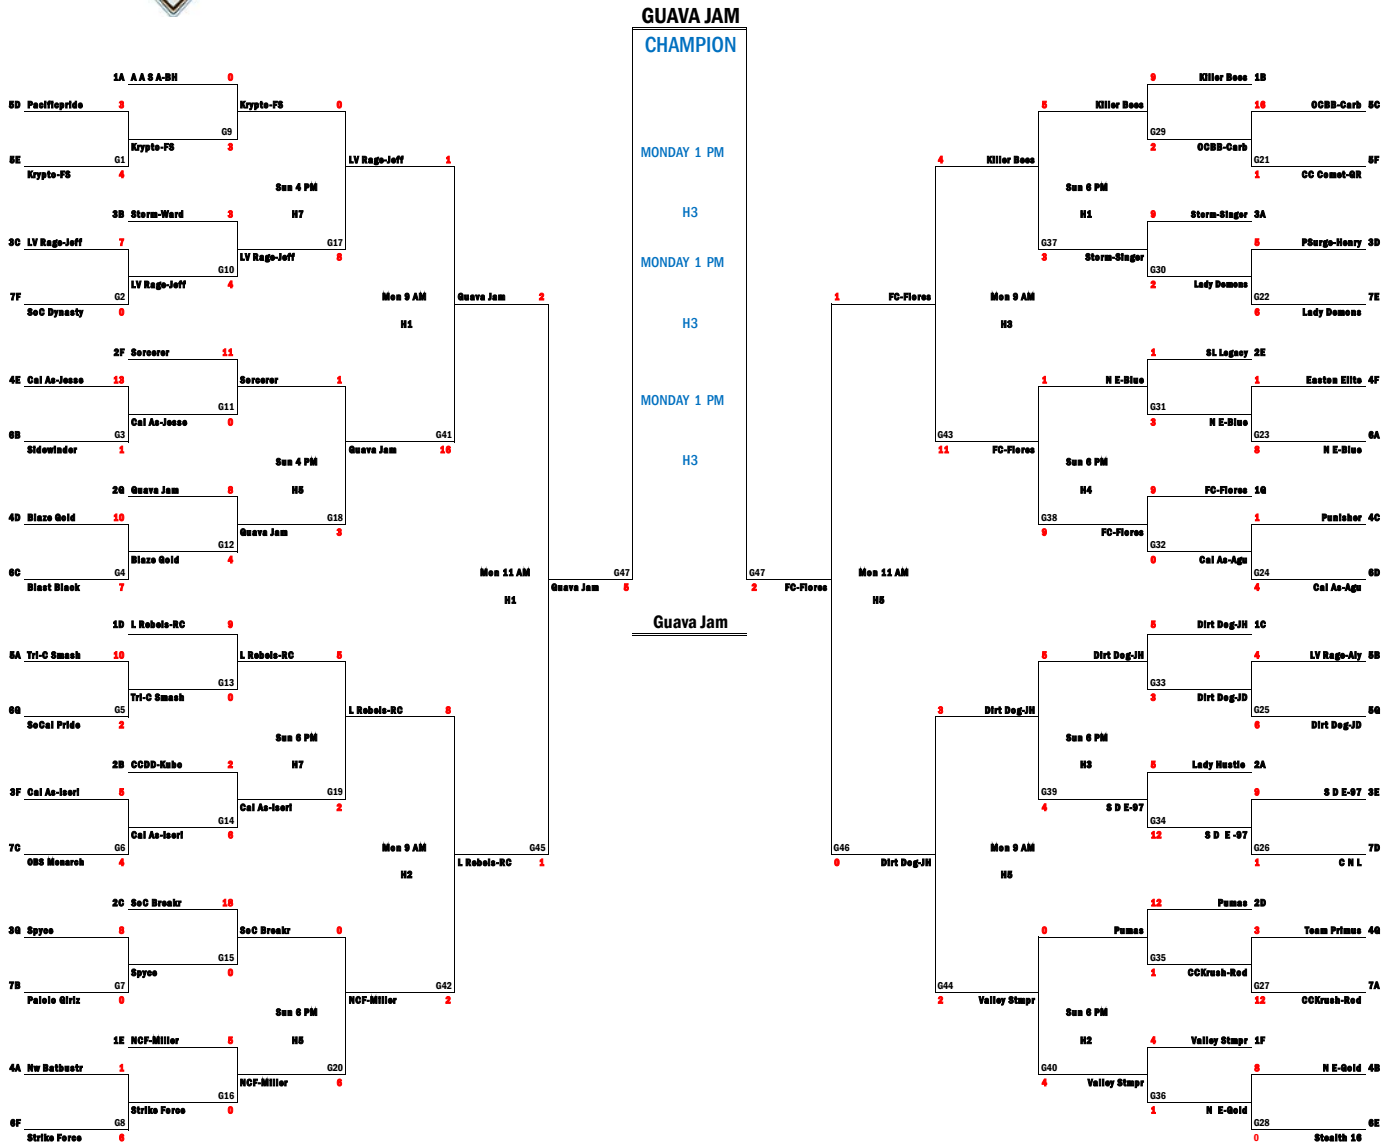

2014 CHAMPIONS CUP (16u)

Championship Bracket

Game 1 Sun 8:00 AM Harvard 1
 Game 2 Sun 8:00 AM Harvard 2
 Game 3 Sun 8:00 AM Harvard 3
 Game 4 Sun 8:00 AM Harvard 4
 Game 5 Sun 10:00 AM Harvard 1
 Game 6 Sun 10:00 AM Harvard 2
 Game 7 Sun 10:00 AM Harvard 3
 Game 8 Sun 10:00 AM Harvard 4
 Game 9 Sun 12:00 PM Harvard 1
 Game 10 Sun 12:00 PM Harvard 2
 Game 11 Sun 12:00 PM Harvard 3
 Game 12 Sun 12:00 PM Harvard 4
 Game 13 Sun 2:00 PM Harvard 1
 Game 14 Sun 2:00 PM Harvard 2
 Game 15 Sun 2:00 PM Harvard 3

Game 16 Sun 2:00 PM Harvard 4
 Game 17 Sun 4:00 PM Harvard 7
 Game 18 Sun 4:00 PM Harvard 5
 Game 19 Sun 6:00 PM Harvard 7
 Game 20 Sun 6:00 PM Harvard 5
 Game 21 Sun 8:00 AM Harvard 5
 Game 22 Sun 8:00 AM Harvard 6
 Game 23 Sun 8:00 AM Harvard 7
 Game 24 Sun 10:00 AM Harvard 5
 Game 25 Sun 10:00 AM Harvard 6
 Game 26 Sun 10:00 AM Harvard 7
 Game 27 Sun 12:00 PM Harvard 5
 Game 28 Sun 12:00 PM Harvard 6
 Game 29 Sun 2:00 PM Harvard 5
 Game 30 Sun 2:00 PM Harvard 6

Game 31 Sun 12:00 PM Harvard 7
 Game 32 Sun 2:00 PM Harvard 7
 Game 33 Sun 4:00 PM Harvard 4
 Game 34 Sun 4:00 PM Harvard 3
 Game 35 Sun 4:00 PM Harvard 2
 Game 36 Sun 4:00 PM Harvard 1
 Game 37 Sun 6:00 PM Harvard 1
 Game 38 Sun 6:00 PM Harvard 4
 Game 39 Sun 6:00 PM Harvard 3
 Game 40 Sun 6:00 PM Harvard 2