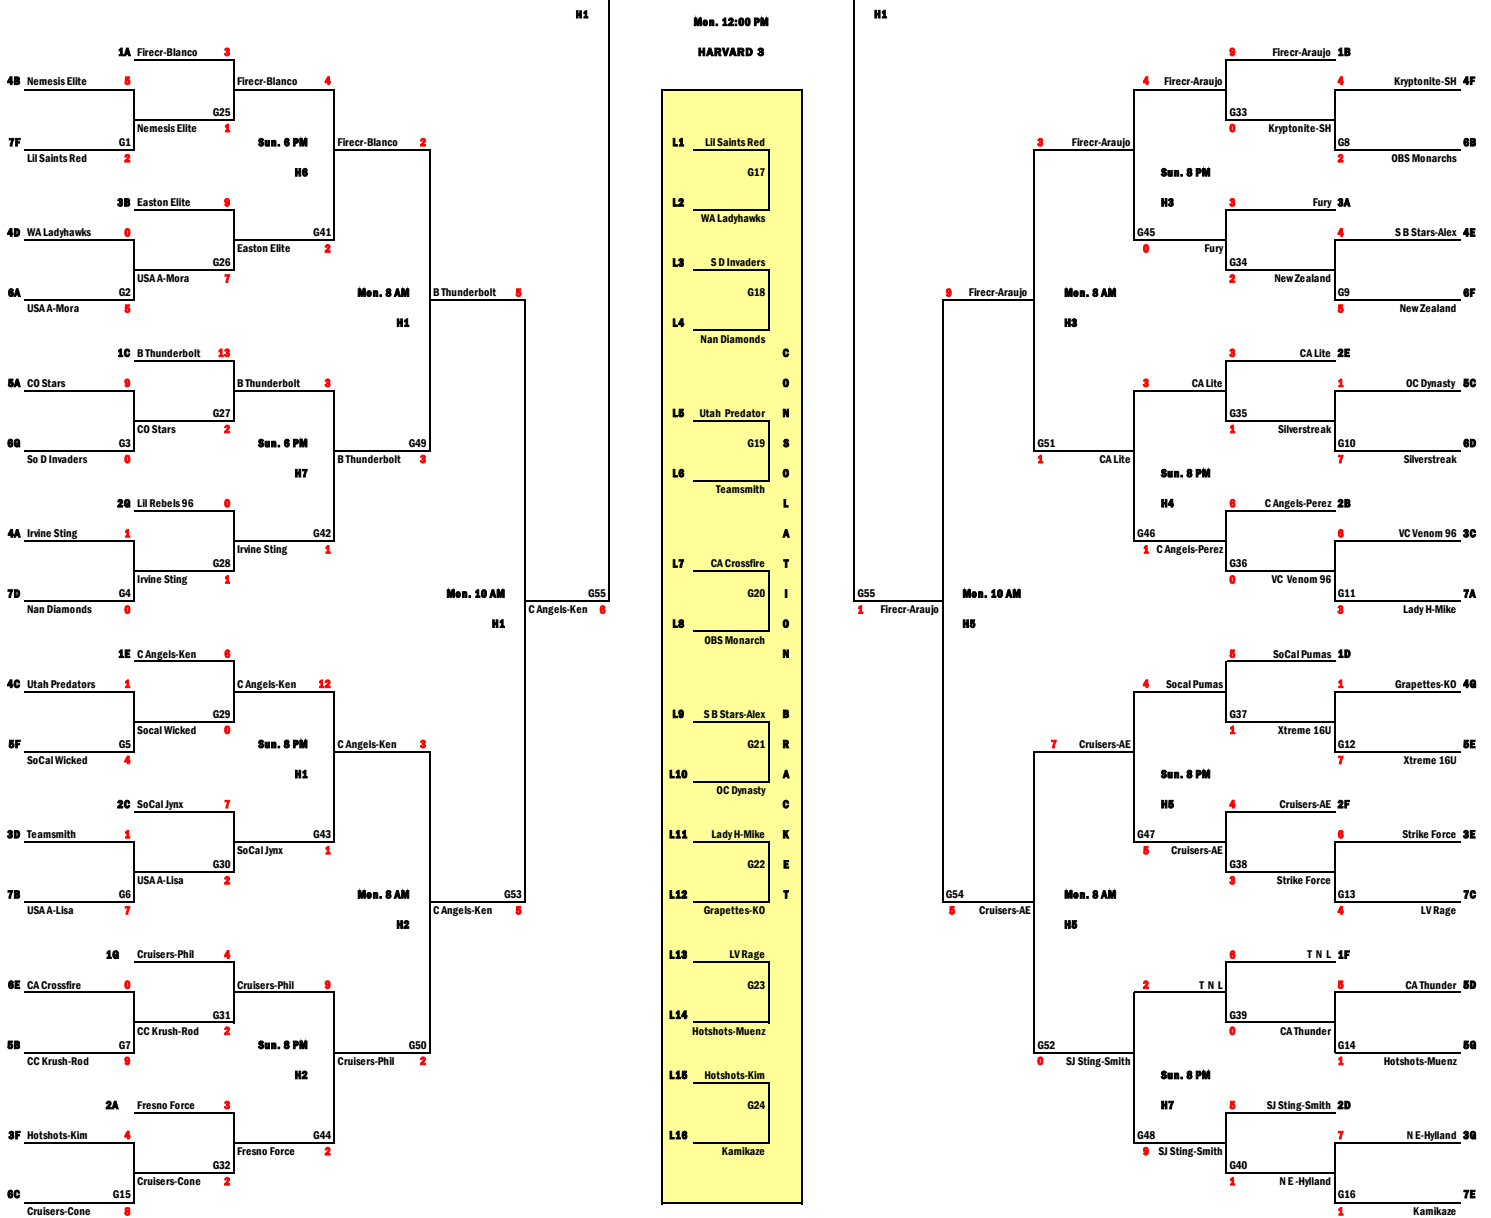

# 2012 CHAMPIONS CUP (16U)

## Championship Bracket

7/9/2012

CORONA ANGELS-KNIGHTEN

- Game 1 Sun. 8:00 AM Harvard 1
- Game 2 Sun. 8:00 AM Harvard 2
- Game 3 Sun. 8:00 AM Harvard 3
- Game 4 Sun. 8:00 AM Harvard 4
- Game 5 Sun. 8:00 AM Harvard 5
- Game 6 Sun. 8:00 AM Harvard 6
- Game 7 Sun. 8:00 AM Harvard 7
- Game 8 Sun. 10:00 AM Harvard 1
- Game 9 Sun. 10:00 AM Harvard 2
- Game 10 Sun. 10:00 AM Harvard 3
- Game 11 Sun. 10:00 AM Harvard 4
- Game 12 Sun. 10:00 AM Harvard 5
- Game 13 Sun. 10:00 AM Harvard 6
- Game 14 Sun. 10:00 AM Harvard 7

- Game 15 Sun. 12:00 PM Harvard 1
- Game 16 Sun. 12:00 PM Harvard 2
- Game 17 Sun. 12:00 PM Harvard 3
- Game 18 Sun. 12:00 PM Harvard 4
- Game 19 Sun. 12:00 PM Harvard 5
- Game 20 Sun. 12:00 PM Harvard 6
- Game 21 Sun. 12:00 PM Harvard 7
- Game 22 Sun. 2:00 PM Harvard 1
- Game 23 Sun. 2:00 PM Harvard 7
- Game 24 Sun. 2:00 PM Harvard 2
- Game 25 Sun. 2:00 PM Harvard 3
- Game 26 Sun. 2:00 PM Harvard 4
- Game 27 Sun. 2:00 PM Harvard 5
- Game 28 Sun. 2:00 PM Harvard 6