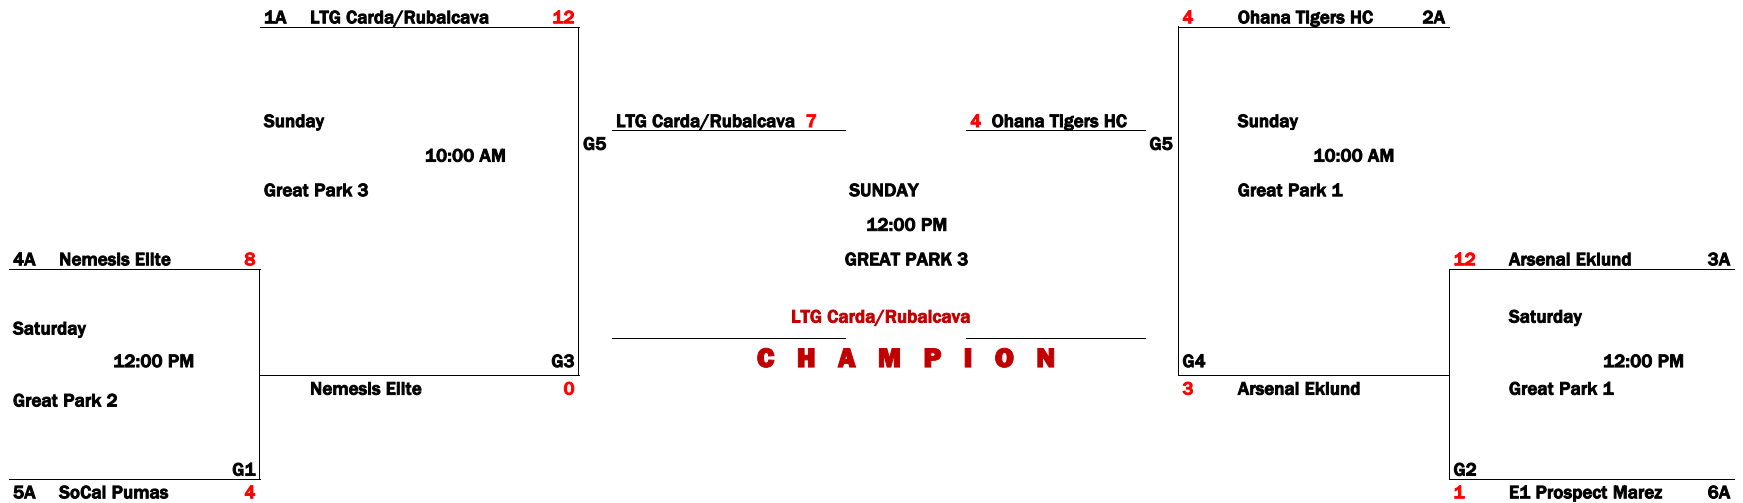

CHAMPIONSHIP BRACKET

- Game 1 Sat 12:00 PM Great Park 2
- Game 2 Sat 12:00 PM Great Park 1
- Game 3 Sun 10:00 AM Great Park 3
- Game 4 Sun 10:00 AM Great Park 1
- Game 5 Sun 12:00 PM Great Park 3