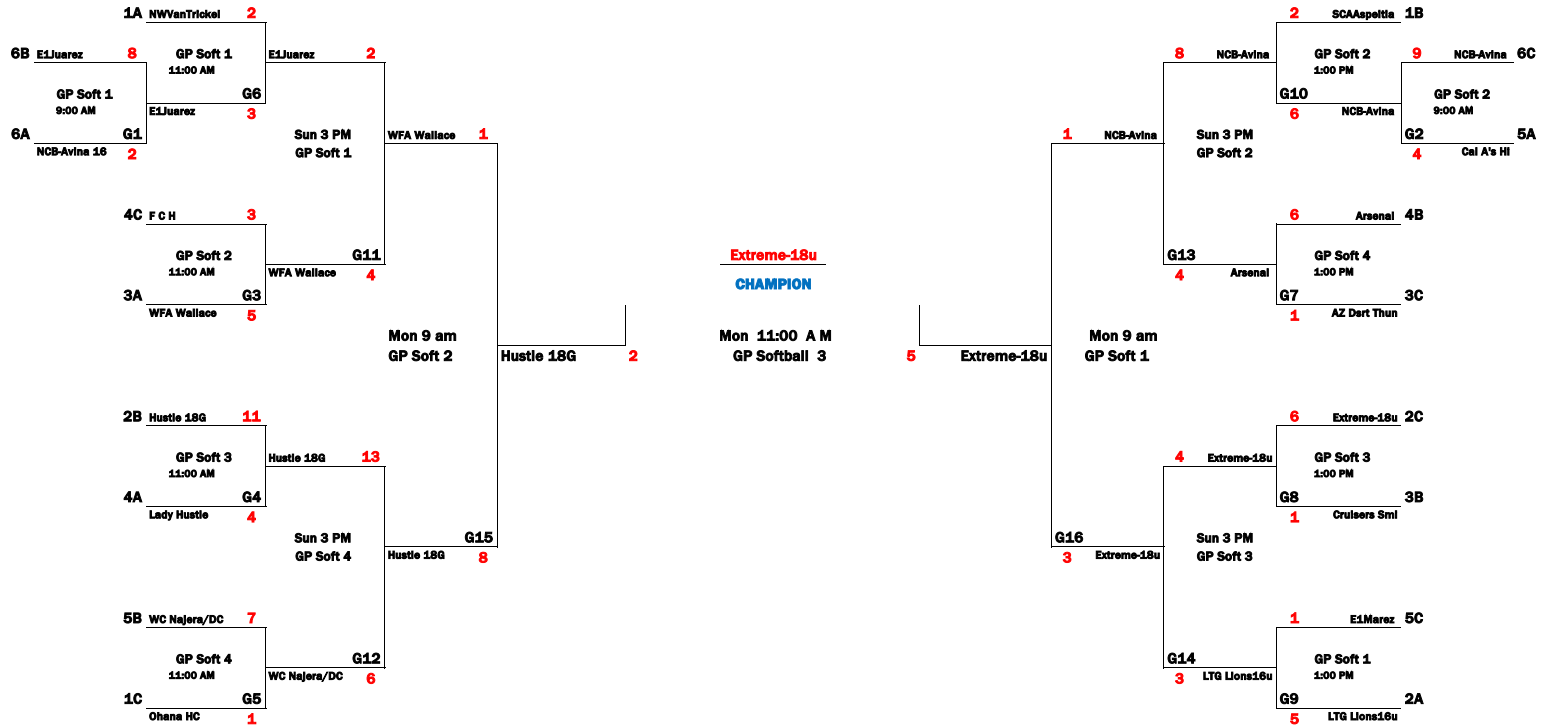

2023 CHAMPIONS CUP (16u 18u)

CHAMPIONSHIP BRACKET

- Game 1 Sun 9:00 AM Great Park Softball 1
- Game 2 Sun 9:00 AM Great Park Softball 2
- Game 3 Sun 11:00 AM Great Park Softball 2
- Game 4 Sun 11:00 AM Great Park Softball 3
- Game 5 Sun 11:00 AM Great Park Softball 4
- Game 6 Sun 11:00 AM Great Park Softball 1
- Game 7 Sun 1:00 PM Great Park Softball 4
- Game 8 Sun 1:00 PM Great Park Softball 3
- Game 9 Sun 1:00 PM Great Park Softball 1
- Game 10 Sun 1:00 PM Great Park Softball 2

- Game 11 Sun 3:00 PM Great Park Softball 1
- Game 12 Sun 3:00 PM Great Park Softball 4
- Game 13 Sun 3:00 PM Great Park Softball 2
- Game 14 Sun 3:00 PM Great Park Softball 3

- Game 15 MON 9:00 AM Great Park Softball 2
- Game 16 MON 9:00 AM Great Park Softball 1
- Game 17 MON 11:00 AM Great Park Softball 3