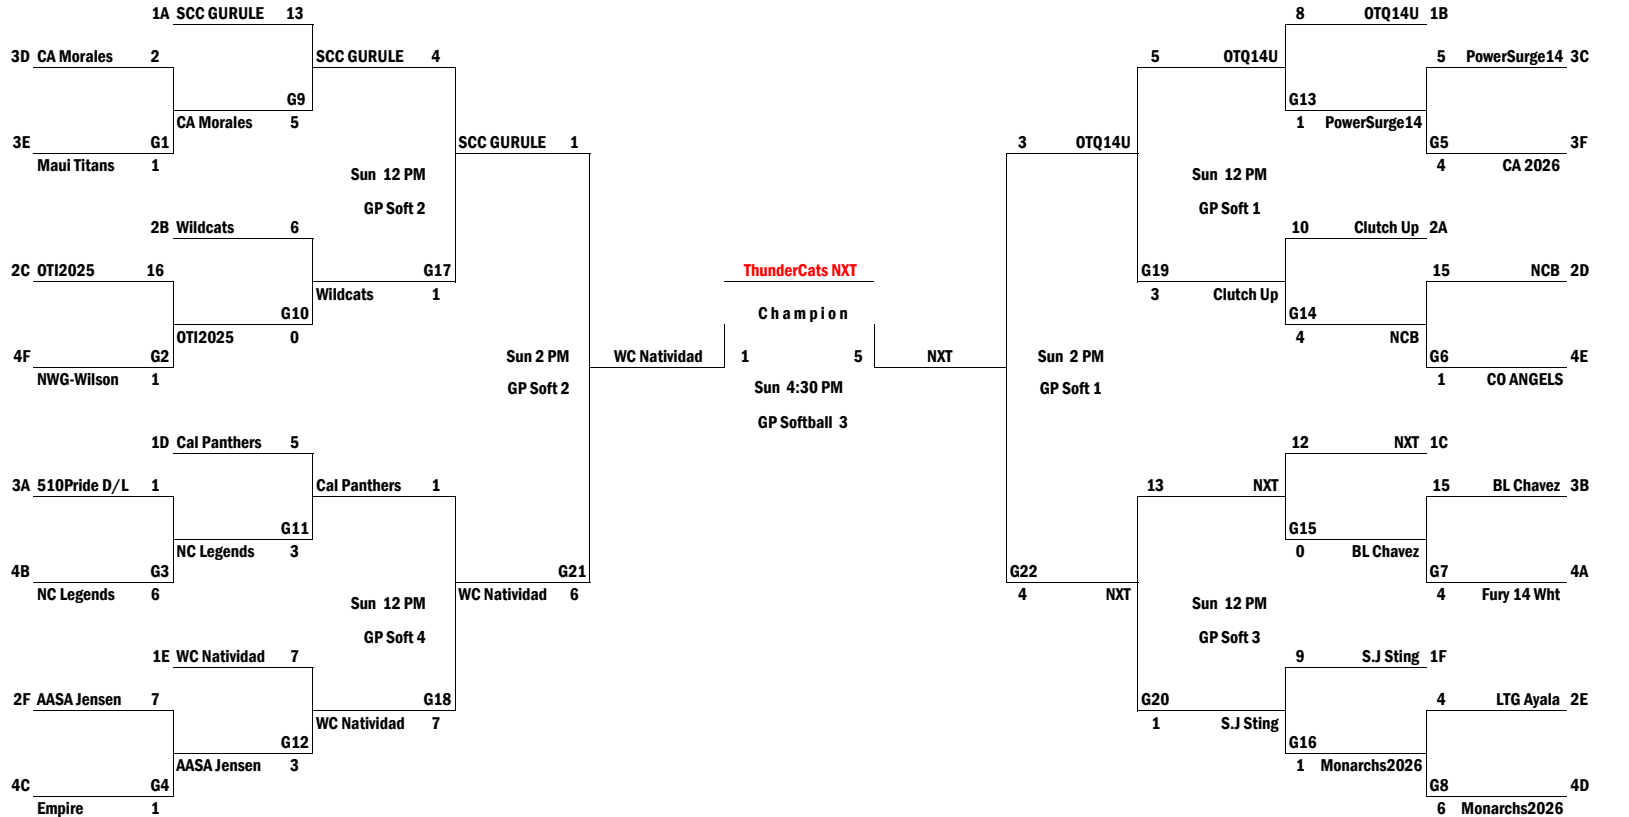

2022 CHAMPIONS CUP (14u)

Championship Bracket

Game 1 Sat 2:00 PM GP Soft 2
Game 2 Sat 2:00 PM GP Soft 4
Game 3 Sat 4:00 PM GP Soft 1
Game 4 Sat 4:00 PM GP Soft 3
Game 5 Sat 4:00 PM GP Soft 2
Game 6 Sat 2:00 PM GP Soft 1
Game 7 Sat 4:00 PM GP Soft 4
Game 8 Sat 2:00 PM GP Soft 3

Game 9 Sun 8:00 AM GP Soft 1
Game 10 Sun 8:00 AM GP Soft 2
Game 11 Sun 8:00 AM GP Soft 3
Game 12 Sun 8:00 AM GP Soft 4
Game 13 Sun 10:00 AM GP Soft 1
Game 14 Sun 10:00 AM GP Soft 2
Game 15 Sun 10:00 AM GP Soft 3
Game 16 Sun 10:00 AM GP Soft 4

Game 17 Sun 12:00 PM GP Soft 2
Game 18 Sun 12:00 PM GP Soft 4
Game 19 Sun 12:00 PM GP Soft 1
Game 20 Sun 12:00 PM GP Soft 3
Game 21 Sun 2:00 PM GP Soft 2
Game 22 Sun 2:00 PM GP Soft 1
CHAMPIONSHIP GAME
Game 23 Sun 4:30 PM GP Soft 3