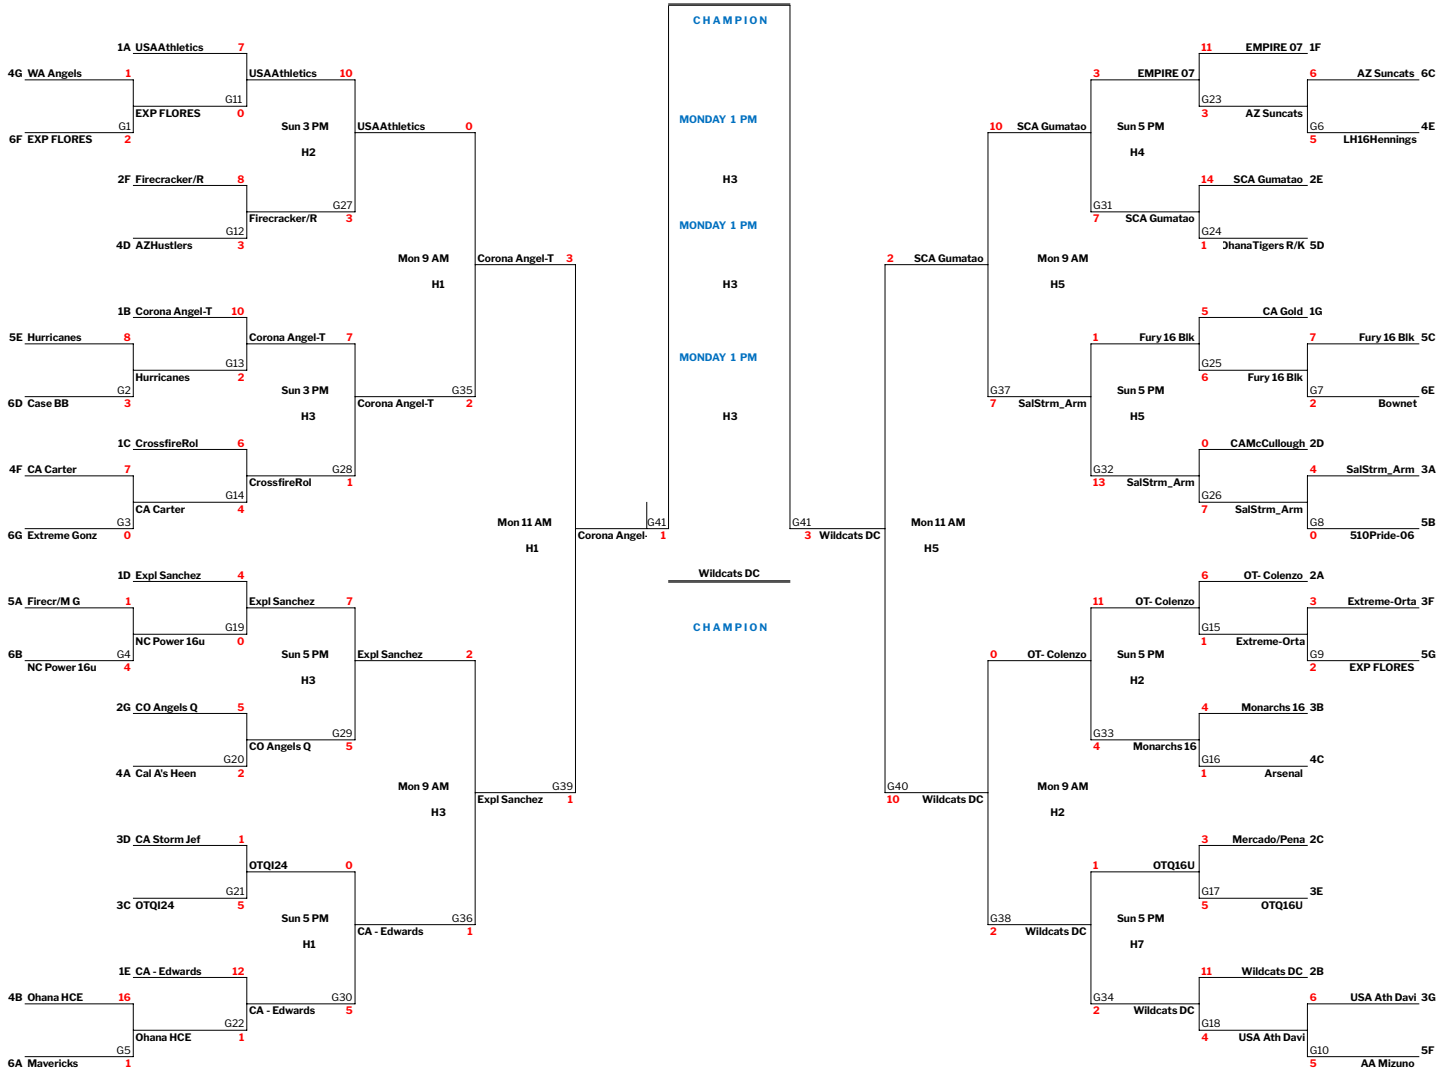

2022 CHAMPIONS CUP (16u / Gold)

Championship Bracket

Game 1 Sun 9:00 AM Harvard 1
Game 2 Sun 9:00 AM Harvard 2
Game 3 Sun 9:00 AM Harvard 3
Game 4 Sun 9:00 AM Harvard 4
Game 5 Sun 9:00 AM Harvard 5
Game 6 Sun 9:00 AM Harvard 6
Game 7 Sun 9:00 AM Harvard 7
Game 8 Sun 11:00 AM Harvard 7
Game 9 Sun 11:00 AM Harvard 6
Game 10 Sun 11:00 AM Harvard 5
Game 11 Sun 11:00 AM Harvard 1
Game 12 Sun 11:00 AM Harvard 4
Game 13 Sun 11:00 AM Harvard 2
Game 14 Sun 11:00 AM Harvard 3

Game 15 Sun 1:00 PM Harvard 6
Game 16 Sun 1:00 PM Harvard 4
Game 17 Sun 1:00 PM Harvard 7
Game 18 Sun 1:00 PM Harvard 5
Game 19 Sun 1:00 PM Harvard 2
Game 20 Sun 1:00 PM Harvard 3
Game 21 Sun 1:00 PM Harvard 1
Game 22 Sun 3:00 PM Harvard 1
Game 23 Sun 3:00 PM Harvard 4
Game 24 Sun 3:00 PM Harvard 6
Game 25 Sun 3:00 PM Harvard 5
Game 26 Sun 3:00 PM Harvard 7
Game 27 Sun 3:00 PM Harvard 2
Game 28 Sun 3:00 PM Harvard 3