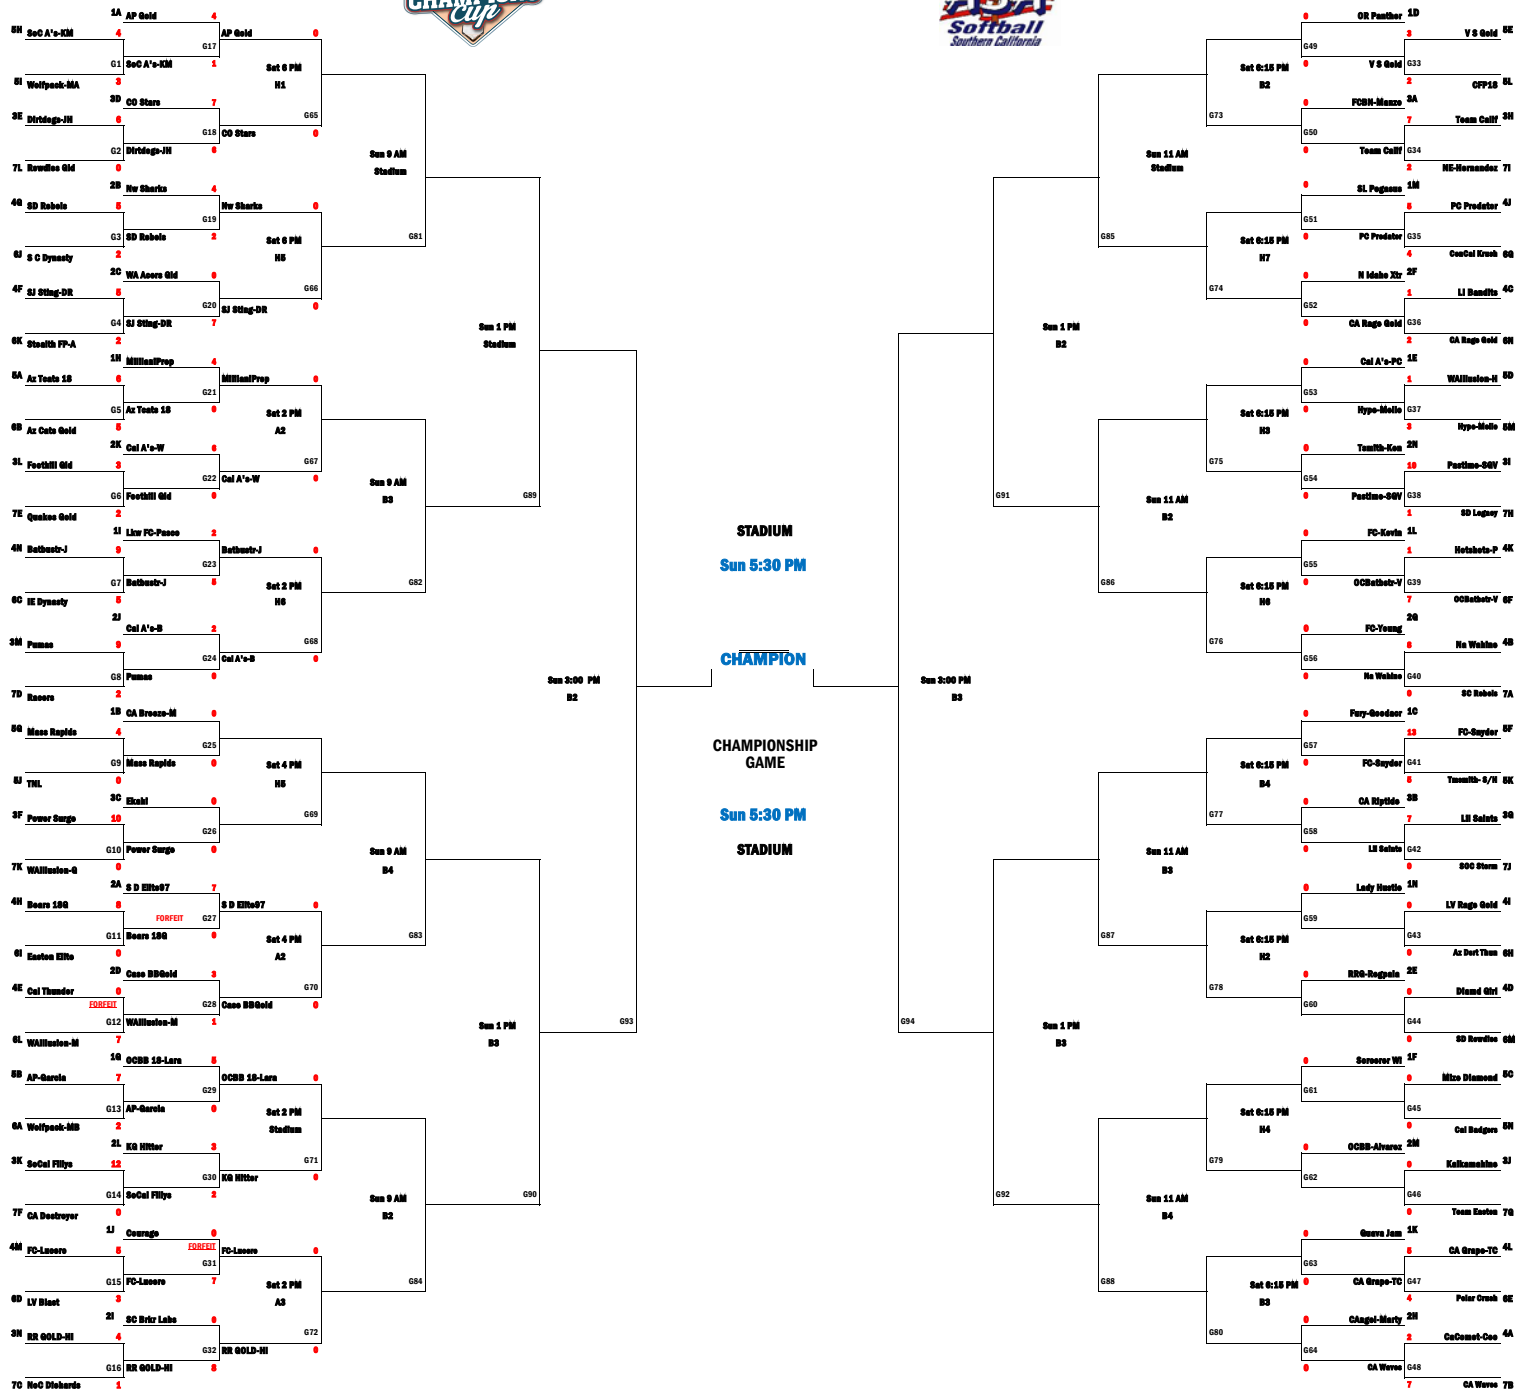

2015 18u/G CHAMPIONS CUP

Championship Bracket

- Game 1 Sat 8:00 AM Stadium
- Game 2 Sat 8:00 AM Harvard 1
- Game 3 Sat 8:00 AM Harvard 2
- Game 4 Sat 8:00 AM Harvard 3
- Game 5 Sat 8:00 AM Harvard 4
- Game 6 Sat 8:00 AM Harvard 5
- Game 7 Sat 8:00 AM Harvard 6
- Game 8 Sat 8:00 AM Harvard 7
- Game 9 Sat 10:00 AM Harvard 5
- Game 10 Sat 10:00 AM Harvard 7
- Game 11 Sat 8:00 AM Dally-Alton 2
- Game 12 Sat 8:00 AM Dally-Alton 3
- Game 13 Sat 8:00 AM Lower Peter
- Game 14 Sat 8:00 AM Barber 2
- Game 15 Sat 8:00 AM Barber 3
- Game 16 Sat 8:00 AM Barber 4

- Game 17 Sat 10:00 AM Stadium
- Game 18 Sat 10:00 AM Harvard 1
- Game 19 Sat 10:00 AM Harvard 2
- Game 20 Sat 10:00 AM Harvard 3
- Game 21 Sat 10:00 AM Harvard 4
- Game 22 Sat 10:00 AM Harvard 6
- Game 23 Sat 12:00 PM Harvard 5
- Game 24 Sat 12:00 PM Harvard 7
- Game 25 Sat 2:00 PM Harvard 5
- Game 26 Sat 2:00 PM Harvard 7
- Game 27 Sat 10:00 AM Dally-Alton 2
- Game 28 Sat 10:00 AM Dally-Alton 3
- Game 29 Sat 10:00 AM Lower Peter
- Game 30 Sat 10:00 AM Barber 2
- Game 31 Sat 10:00 AM Barber 3
- Game 32 Sat 10:00 AM Barber 4

- Game 33 Sat 12:00 PM Dally-Alton 2
- Game 34 Sat 12:00 PM Dally-Alton 3
- Game 35 Sat 12:00 PM Harvard 1
- Game 36 Sat 12:00 PM Harvard 2
- Game 37 Sat 12:00 PM Harvard 3
- Game 38 Sat 12:00 PM Harvard 4
- Game 39 Sat 12:00 PM Harvard 6
- Game 40 Sat 12:00 PM Stadium
- Game 41 Sat 12:00 PM Lower Peter
- Game 42 Sat 12:00 PM Barber 2
- Game 43 Sat 2:00 PM Harvard 1
- Game 44 Sat 2:00 PM Harvard 2
- Game 45 Sat 2:00 PM Harvard 3
- Game 46 Sat 2:00 PM Harvard 4
- Game 47 Sat 12:00 PM Barber 3
- Game 48 Sat 12:00 PM Barber 4

LEGEND: H - Harvard ; B - Barber ; S - Stadium (Barber) ; A - Dally-Alton ; LP - Lower Peter ; G = GAME (ie G24)