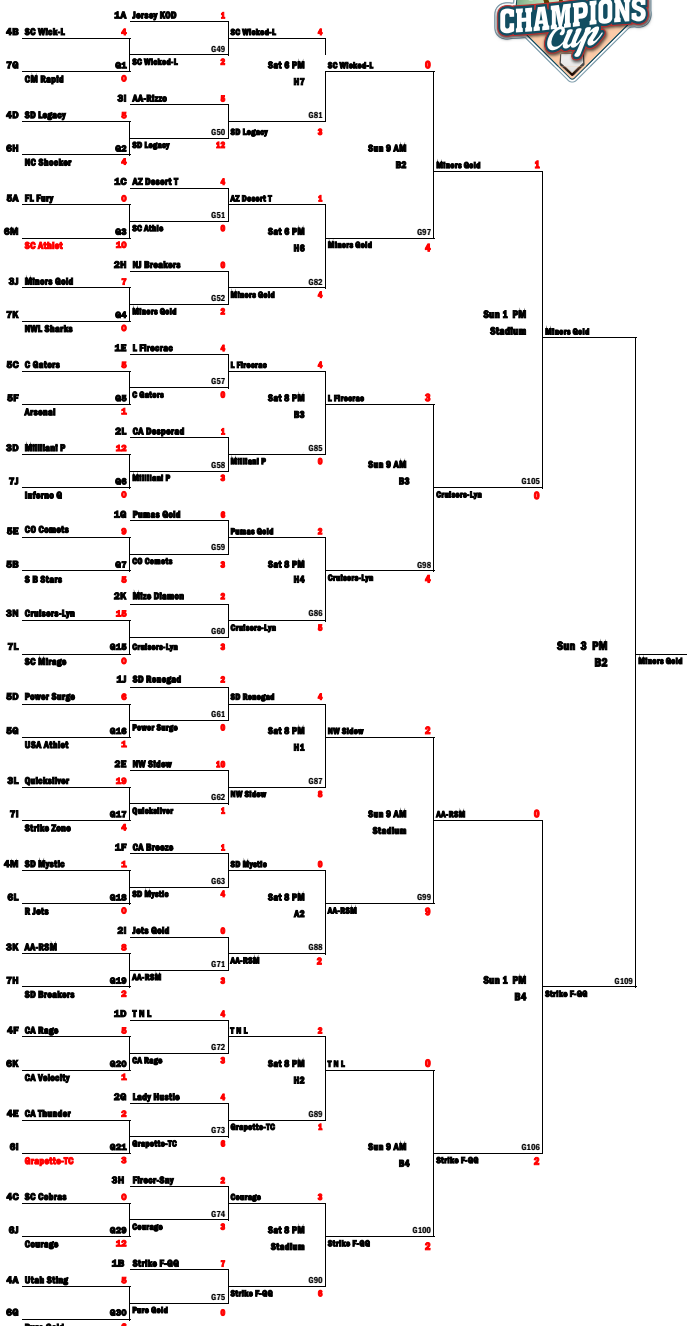

## Championship Bracket

7/14/11 REV.1 1:00 AM

- L1 OH Rapids G33
- L2 NC Shooter
- L3 FL Fury G34
- L4 NW Shooze C
- L5 Arsenal O
- L6 Inviso 0 N
- L7 S B Stars S
- L8 CA Kresh I
- L9 Lady Lib B
- L10 P Fastfish A
- L11 Sudd Impact K
- L12 Jersey Elite E
- L13 WA L Breeze T
- L14 OC Comets I
- L15 SC Mirage O
- L16 USA Abbot N

### ANGELS-MARTY CHAMPION

- L17 Strike Zone C
- L18 R Jeta O
- L19 SD Breakers N
- L20 CA Velocity S
- L21 CA Thunder A
- L22 Strike F-J L
- L23 SC Rebel T
- L24 R Heat I
- L25 NO Assault B
- L26 TP Lights R
- L27 LI Baseball A
- L28 VA Legends O
- L29 SC Cobras K
- L30 Utah Sting C
- L31 Bears A
- L32 CA Crushers S

- Game 1 Sat 8:00 AM Lower Peter
- Game 2 Sat 8:00 AM Stadium
- Game 3 Sat 8:00 AM Barber 2
- Game 4 Sat 8:00 AM Harvard 4
- Game 5 Sat 8:00 AM Harvard 5
- Game 6 Sat 8:00 AM Harvard 7
- Game 7 Sat 8:00 AM Alton 2
- Game 8 Sat 8:00 AM Harvard 3
- Game 9 Sat 8:00 AM Harvard 2
- Game 10 Sat 8:00 AM Harvard 1
- Game 11 Sat 8:00 AM Barber 4
- Game 12 Sat 8:00 AM Barber 3
- Game 13 Sat 8:00 AM Harvard 6
- Game 14 Sat 8:00 AM Alton 3
- Game 15 Sat 10:00 AM Alton 3
- Game 16 Sat 10:00 AM Harvard 6

Legend: H - Harvard; Stadium - Barber; B - Barber; A - Alton; LP - Lower Peter