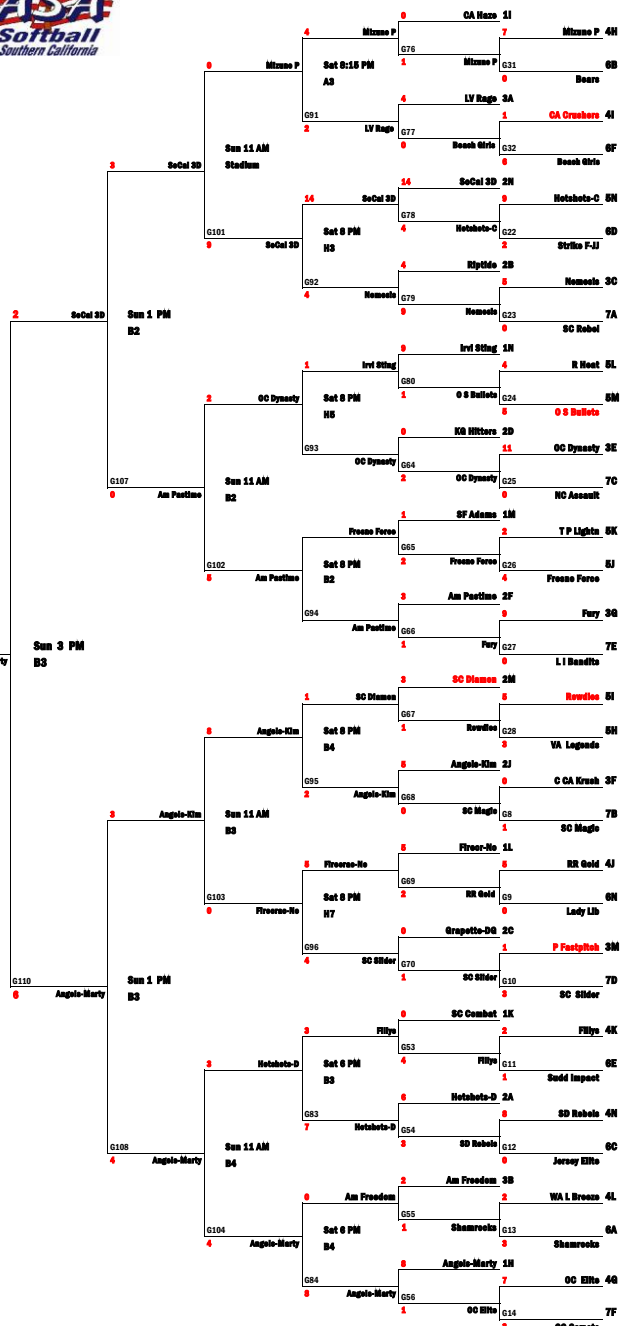

## Championship Bracket

7/14/11 REV.1 1:00 AM

- L1 OH Rapids G33
- L2 NC Shooter
- L3 FL Fury G34
- L4 NW Shooze C
- L5 Arsenal O
- L6 Inviso 0 N
- L7 S B Stars S
- L8 CA Kresh I
- L9 Lady Lib B
- L10 P Fastfish A
- L11 Sudd Impact K
- L12 Jersey Elite E
- L13 WA L Breeze T
- L14 OC Comets I
- L15 SC Mirage O
- L16 USA Abbot N

### ANGELS-MARTY CHAMPION

- L17 Strike Zone C
- L18 R Jeta O
- L19 SD Breakers N
- L20 CA Velocity S
- L21 CA Thunder A
- L22 Strike F-J L
- L23 SC Rebel T
- L24 R Heat I
- L25 NO Assault B
- L26 TP Lights R
- L27 LI Baseball A
- L28 VA Legends O
- L29 SC Cobras K
- L30 Utah Sting C
- L31 Bears A
- L32 CA Crushers S

- Game 1 Sat 8:00 AM Lower Peter
- Game 2 Sat 8:00 AM Stadium
- Game 3 Sat 8:00 AM Barber 2
- Game 4 Sat 8:00 AM Harvard 4
- Game 5 Sat 8:00 AM Harvard 5
- Game 6 Sat 8:00 AM Harvard 7
- Game 7 Sat 8:00 AM Alton 2
- Game 8 Sat 8:00 AM Harvard 3
- Game 9 Sat 8:00 AM Harvard 2
- Game 10 Sat 8:00 AM Harvard 1
- Game 11 Sat 8:00 AM Barber 4
- Game 12 Sat 8:00 AM Barber 3
- Game 13 Sat 8:00 AM Harvard 6
- Game 14 Sat 8:00 AM Alton 3
- Game 15 Sat 10:00 AM Alton 3
- Game 16 Sat 10:00 AM Harvard 6

- Game 17 Sat 10:00 AM Harvard 4
- Game 18 Sat 10:00 AM Harvard 7
- Game 19 Sat 10:00 AM Harvard 1
- Game 20 Sat 10:00 AM Harvard 2
- Game 21 Sat 10:00 AM Stadium
- Game 22 Sat 10:00 AM Barber 2
- Game 23 Sat 10:00 AM Barber 3
- Game 24 Sat 10:00 AM Barber 4
- Game 25 Sat 10:00 AM Alton 2
- Game 26 Sat 10:00 AM Harvard 5
- Game 27 Sat 10:00 AM Harvard 3
- Game 28 Sat 10:00 AM Lower Peter
- Game 29 Sat 12:00 PM Harvard 1
- Game 30 Sat 12:00 PM Harvard 3
- Game 31 Sat 12:00 PM Alton 2
- Game 32 Sat 12:00 PM Harvard 5