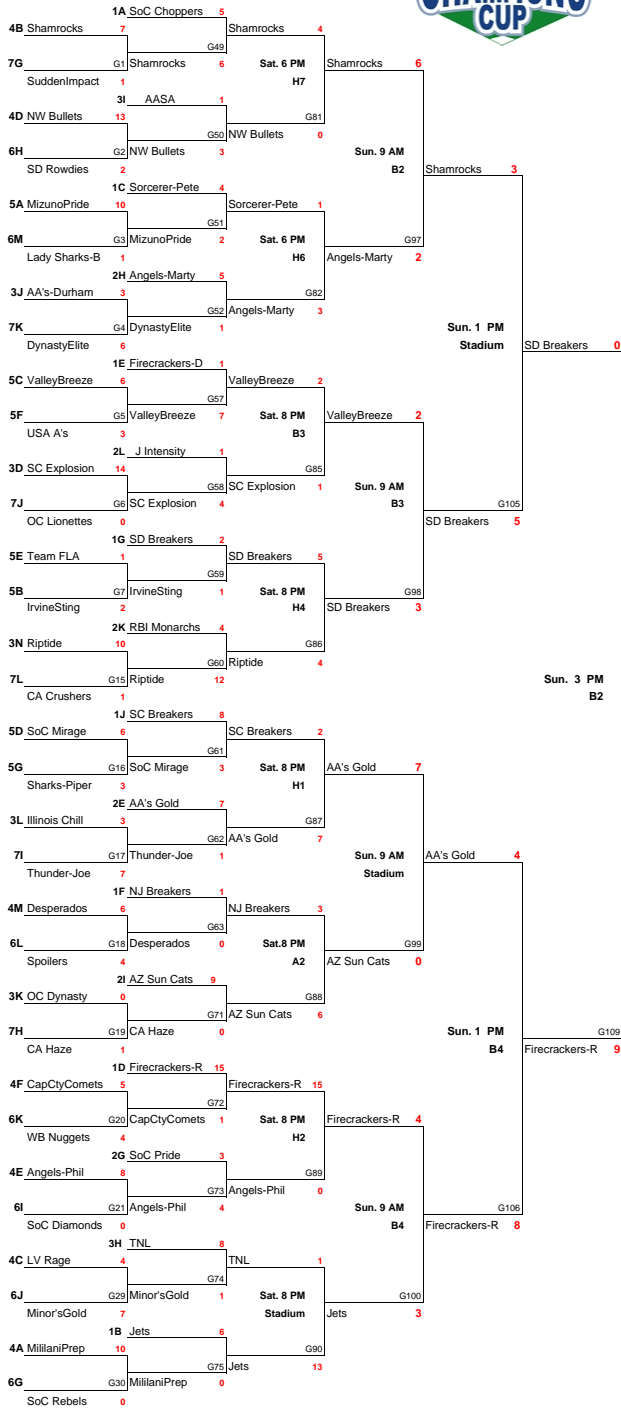

2008 Champions Cup

Elimination Bracket

7/20/2008
FINAL

L1	SuddenImpact
L2	SD Rowdies
L3	Lady Sharks
L4	AA's-Durham
L5	USA A's
L6	OC Lionettes
L7	Team FLA
L8	CA Waves
L9	NorAssault
L10	RosevilleHeat
L11	AZ Outlaws
L12	Grapettes-G
L13	SoC Xplosion
L14	CA Stars
L15	CA Crushers
L16	Sharks-Piper

Worth Firecrackers Gold (Rico)

(eight innings)
CHAMPION
Firecrackers-R 9 Sun. 5:30 PM Stadium Cruisers-Mel 8

L17	Illinois Chill
L18	Spoilers
L19	OC Dynasty
L20	WB Nuggets
L21	SoC Diamonds
L22	CA Blasters
L23	Thunder-VK
L24	RainierJets
L25	Filly's Gold
L26	Beach Girls
L27	NW AA's
L28	Comets Green
L29	LV Rage
L30	SoC Rebels
L31	FL Ultimate
L32	CA Rage

Legend: H - Harvard; Stadium - Barber; B - Barber; A - Alton; LP - Lower Peter