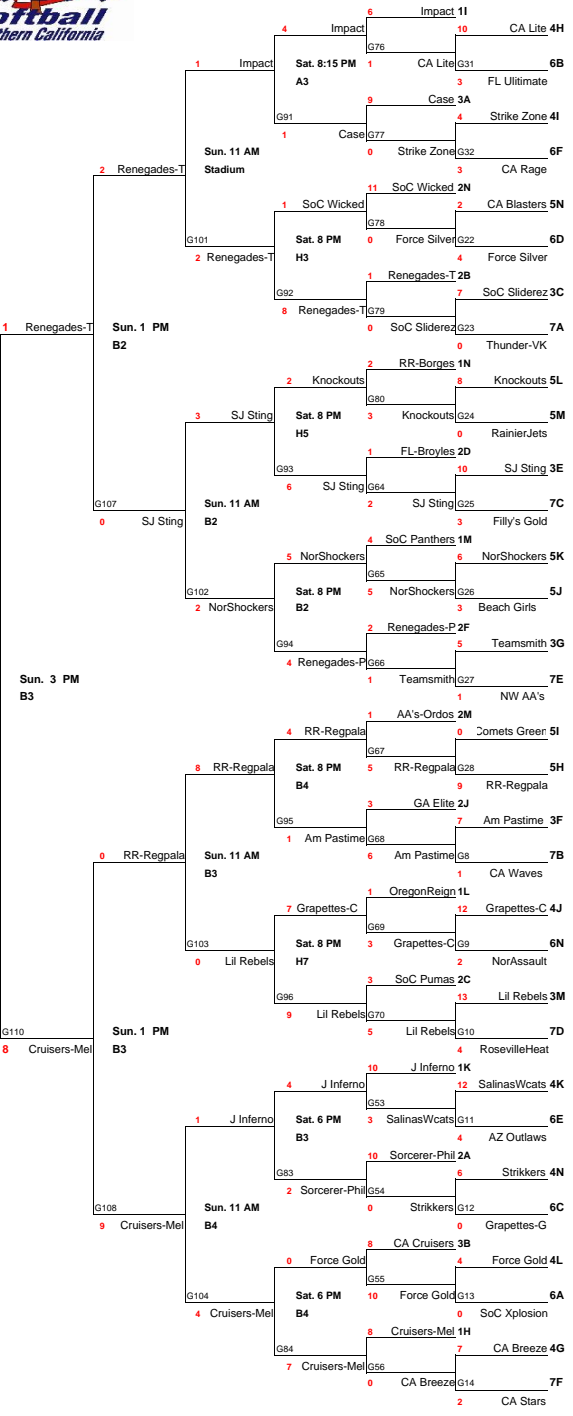

2008 Champions Cup

Elimination Bracket

7/20/2008
FINAL

L1	SuddenImpact
L2	SD Rowdies
L3	Lady Sharks
L4	AA's-Durham
L5	USA A's
L6	OC Lionettes
L7	Team FLA
L8	CA Waves
L9	NorAssault
L10	RosevilleHeat
L11	AZ Outlaws
L12	Grapettes-G
L13	SoC Xplosion
L14	CA Stars
L15	CA Crushers
L16	Sharks-Piper

Worth Firecrackers Gold (Rico)

(eight innings)
CHAMPION
Firecrackers-R 9 Sun. 5:30 PM Stadium Cruisers-Mel 8

L17	Illinois Chill
L18	Spoilers
L19	OC Dynasty
L20	WB Nuggets
L21	SoC Diamonds
L22	CA Blasters
L23	Thunder-VK
L24	RainierJets
L25	Filly's Gold
L26	Beach Girls
L27	NW AA's
L28	Comets Green
L29	LV Rage
L30	SoC Rebels
L31	FL Ultimate
L32	CA Rage

Legend: H - Harvard; Stadium - Barber; B - Barber; A - Alton; LP - Lower Peter